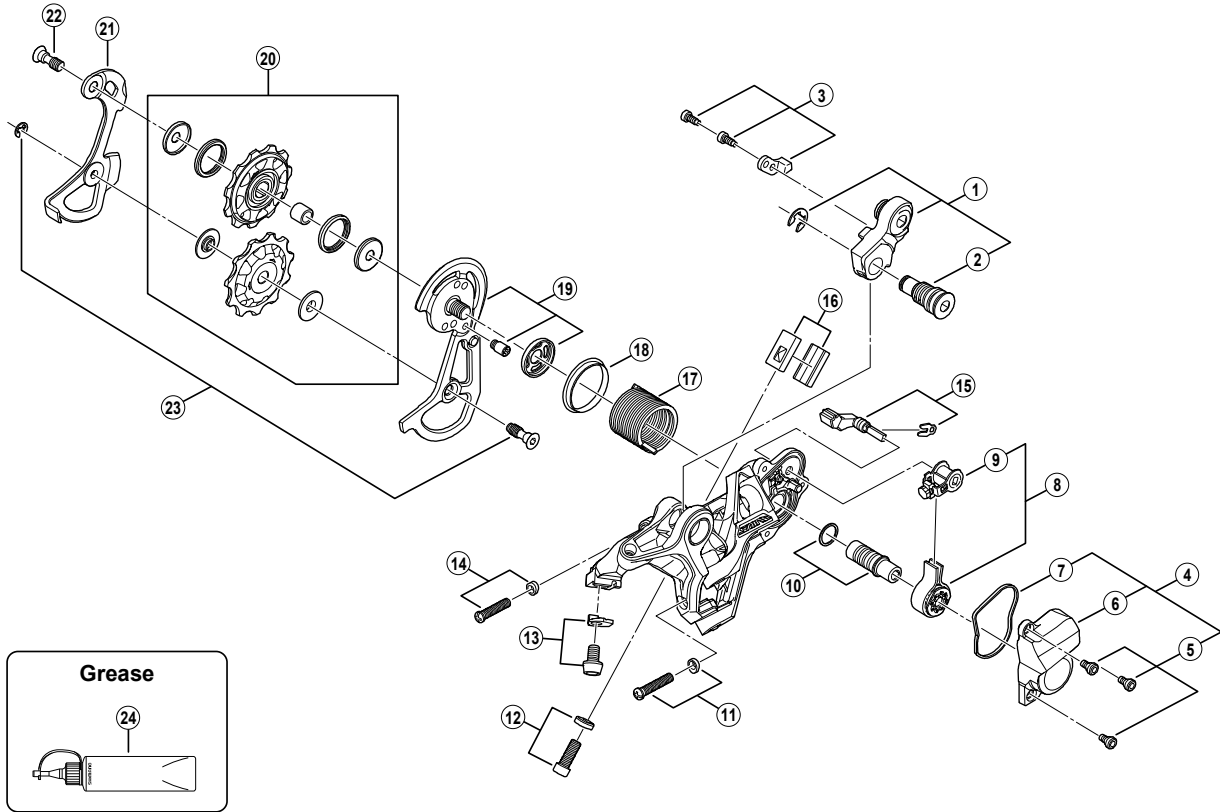

SAINT Rear Derailleur (10-speed)  
**RD-M820-SS** Short Cage

ITEM NO.	SHIMANO CODE NO.	DESCRIPTION	RD-M985		RD-M810-A	
			INTERCHANGEABILITY			
1	Y5Y298010	Bracket Axle Unit (for Normal Type)				
2	Y5Y239000	B-Axle 2 (for Direct Mount Type)				
3	Y5Y298030	Bracket Stopper Plate & Bolt (M3 x 7)				
4	Y5Y298040	P-Cover Unit				
5	Y5Y198070	P-Cover Bolt Set (3 pcs.)				
6	Y5Y223000	P-Cover				
7	Y5Y219000	P-Cover Packing				
8	Y5Y198020	Chain Stabilizer Unit				
9	Y5Y198120	Cam Unit				
10	Y5Y198040	P-Axle Unit & Washer				
11	Y5Y298110	Adjusting Screw (M4 x 20) & Plate				
12	Y5Y298120	B-Tension Adjusting Screw (M5 x 13) & Plate				
13	Y5W798030	Cable Fixing Bolt (M5 x 8) & Plate			A	
14	Y5Y298130	Adjusting Screw (M4 x 18) & Plate				
15	Y5Y298140	Switch Lever Unit & Fixing Plate				
16	Y5Y298160	Bump Stopper Unit				
17	Y5XD19000	P-Tension Spring	A			
18	Y5XD15000	P-Seal Ring	A			
19	Y5Y298170	Outer Plate Assembly				
20	Y5Y298230	Guide & Tension Pulley Unit	B			
21	Y5V508400	Inner Plate		A		
22	Y5WJ21100	Guide Pulley Bolt				
23	Y5XC98100	Tension Pulley Bolt & Stop Ring	A			
*	Y04121000	New Grease for Stabilizer (Net. 50g)				
	Y04120800	Grease for Stabilizer (Net. 100g)	A			

A: Same parts.

B: Parts are usable, but differ in materials, appearance, finish, size, etc.

Absence of mark indicates non-interchangeability.

Specifications are subject to change without notice.

Aug.-2018-3391B