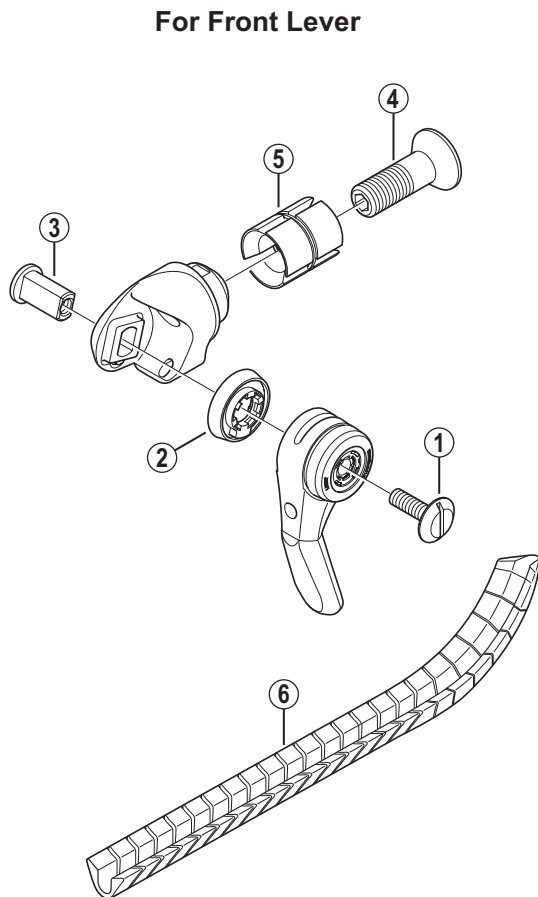

DURA-ACE Bar End Shifting Lever

SL-BSR1 11-Speed

ITEM NO.	SHIMANO CODE NO.	DESCRIPTION	INTERCHANGEABILITY
1	Y6RP02000	Lever Fixing Screw (M5 x 19) for Rear	A
	Y65A24200	Lever Fixing Screw (M5 x 17) for Front	A
2	Y6J601000	Adaptor for Rear	A
	Y64343010	Adaptor for Front	A
3	Y6RP50000	Lever Axle	A
4	Y6RP49000	Lever Fixing Bolt	A
5	Y62890010	Segment Unit	A
6	Y86B22000	Outer Cable Guide	A

A: Same parts.

B: Parts are usable, but differ in materials, appearance, finish, size, etc.
Absence of mark indicates non-interchangeability.

SL-BSR1

Sep.-2012-3465
© Shimano Inc. I

Specifications are subject to change without notice.