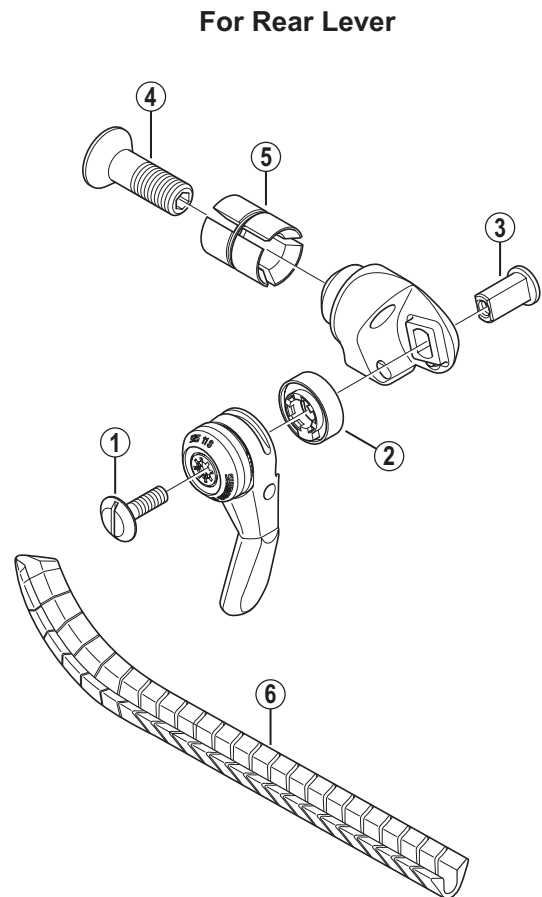

DURA-ACE Bar End Shifting Lever

SL-BSR1 11-Speed

ITEM NO.	SHIMANO CODE NO.	DESCRIPTION	INTERCHANGEABILITY
1	Y6RP02000	Lever Fixing Screw (M5 x 19) for Rear	A
	Y65A24200	Lever Fixing Screw (M5 x 17) for Front	A
2	Y6J601000	Adaptor for Rear	A
	Y64343010	Adaptor for Front	A
3	Y6RP50000	Lever Axle	A
4	Y6RP49000	Lever Fixing Bolt	A
5	Y62890010	Segment Unit	A
6	Y86B22000	Outer Cable Guide	A

A: Same parts.

B: Parts are usable, but differ in materials, appearance, finish, size, etc.
Absence of mark indicates non-interchangeability.

SL-BSR1

Sep.-2012-3465
© Shimano Inc. I

Specifications are subject to change without notice.