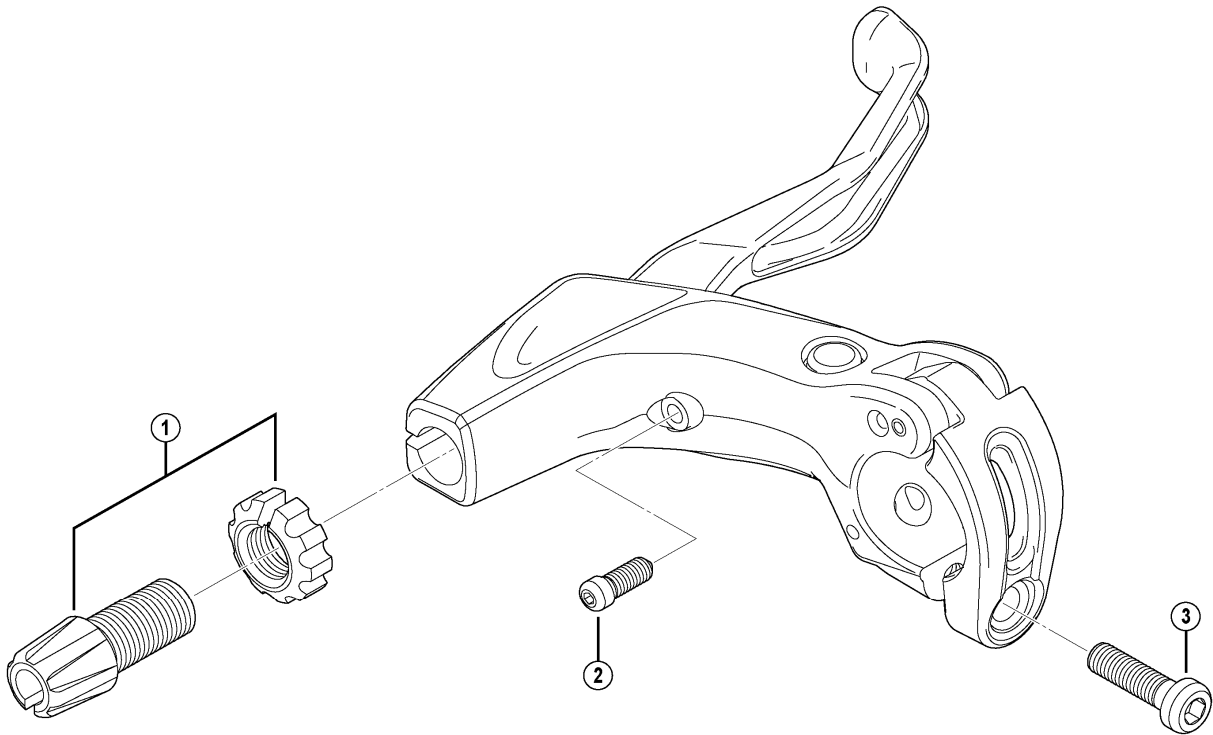

DEORE Brake Lever (2-Finger)

BL-T610-S Silver Version

BL-T610-L Black Version

BL-T670-B

BL-T611

ITEM NO.	SHIMANO CODE NO.	DESCRIPTION	INTERCHANGEABILITY		
			A	A	
1	Y8VB98010	Cable Adjusting Bolt & Nut	A	A	
2	Y6BX87000	Reach Adjusting Bolt (M4 x 10.3)	A	A	
3	Y8VC10000	Clamp Bolt (M5 x 18)	A	A	

A: Same parts.

B: Parts are usable, but differ in materials, appearance, finish, size, etc.

Absence of mark indicates non-interchangeability.

Apr.-2013-3497

© Shimano Inc. A

Specifications are subject to change without notice.